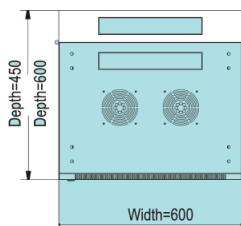

MATERIALS

- Cool rolled steel
- Thickness: Vertical rail:1.5mm
- Else in 1.2mm
- Tempered smoky-gray glass with thickness of 5mm.

FEATURES

- Exquisite design with precise dimension and craftsmanship.
- International popular smoky-gray glass front door.
- Easily be mounted on wall, or placed on floor after installed castor or feet.
- Loading capacity: 60KG.
- Top and bottom wiring channel could be closed.
- Removable front door and side panel, easily installing and maintaining.
- Surface finish: Degreased, acid cleaned, phosphoric, water cleaned, electro-static powder coating, meet ROHS standard.

STRUCTURAL

mm Unit of Measurement:mm

Left

Front

Height

Side

Back

Top

Front(without glass)

A-A Section

Mounting dimension

ACCESSORIES

S/N	Specification	PCS	UD	Material	surface finish	Remark
1	Frame	4	Pcs	1.2mm cold rolled steel	Powder coated	-
2	Front door	1	Pcs	1.2mm cold rolled steel	Powder coated	B type door
3	Side door	2	Pcs	1.2mm cold rolled steel	Powder coated	With lock
4	Back door	1	Pcs	-	Powder coated	-
5	Lock	1	Pcs	1.5mm cold rolled steel	-	-
6	Mounting rail	4	Pcs	1.2mm cold rolled steel	Powder coated	-
7	Mounting plate	1	Pcs	1.2mm cold rolled steel	Powder coated	-
8	Cable inlet cap	2	Pcs	-	Powder coated	-
9	Screws & nuts	10	Pack	-	-	-
10	wrench	1	Pcs	-	-	-

CONSTRUCCION

Part No	U	Width	Depth	Height	Carton measurement
VIR-M6U666	6u	600mm	600mm	368mm	0.67m x 0.62m x 0.43m
VIR-M9U666	9u	600mm	600mm	501mm	0.67m x 0.62m x 0.56m
VIR-M12U666	12u	600mm	600mm	635mm	0.67m x 0.62m x 0.70m
VIR-M18U666	18u	600mm	600mm	901mm	0.67m x 0.62m x 0.96m