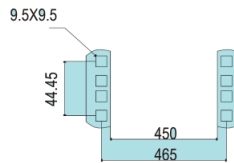

MATERIALS

- Cool rolled steel
- Thickness: Vertical rail:1.5mm
- Else in 1.2mm
- Tempered smoky-gray glass with thickness of 5mm.

FEATURES

- Exquisite design with precise dimension and craftsmanship.
- International popular smoky-gray glass front door.
- Easily be mounted on wall, or placed on floor after installed castor or feet.
- Loading capacity: 60KG.
- Top and bottom wiring channel could be closed.
- Removable front door and side panel, easily installing and maintaining.
- Surface finish: Degreased, acid cleaned, phosphoric, water cleaned, electro-static powder coating, meet ROHS standard.

STRUCTURAL

mm Unit of Measurement:mm

Left

Front

Height

Side

Back

Top

Front(without glass)

A-A Section

Mounting dimension

ACCESSORIES

S/N	Specification	PCS	UD	Material	surface finish	Remark
1	Frame	4	Pcs	1.2mm cold rolled steel	Powder coated	-
2	Front door	1	Pcs	1.2mm cold rolled steel	Powder coated	B type door
3	Side door	2	Pcs	1.2mm cold rolled steel	Powder coated	With lock
4	Back door	1	Pcs	-	Powder coated	-
5	Lock	1	Pcs	1.5mm cold rolled steel	-	-
6	Mounting rail	4	Pcs	1.2mm cold rolled steel	Powder coated	-
7	Mounting plate	1	Pcs	1.2mm cold rolled steel	Powder coated	-
8	Cable inlet cap	2	Pcs	-	Powder coated	-
9	Screws & nuts	10	Pack	-	-	-
10	wrench	1	Pcs	-	-	-

CONSTRUCCION

Part No	U	Width	Depth	Height	Carton measurement
VIR-M6U666	6u	600mm	600mm	368mm	0.67m x 0.62m x 0.43m
VIR-M9U666	9u	600mm	600mm	501mm	0.67m x 0.62m x 0.56m
VIR-M12U666	12u	600mm	600mm	635mm	0.67m x 0.62m x 0.70m
VIR-M18U666	18u	600mm	600mm	901mm	0.67m x 0.62m x 0.96m