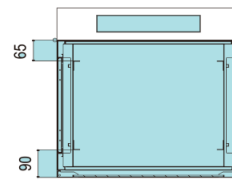

MATERIALS

- Cool rolled steel
- Thickness: Vertical rail:1.5mm
- Else in 1.2mm
- Tempered smoky-gray glass with thickness of 5mm.

FEATURES

- Exquisite design with precise dimension and craftsmanship.
- International popular smoky-gray glass front door.
- Easily be mounted on wall, or placed on floor after installed castor or feet.
- Loading capacity: 60KG.
- Top and bottom wiring channel could be closed.
- Removable front door and side panel, easily installing and maintaining.
- Surface finish: Degreased, acid cleaned, phosphoric, water cleaned, electro-static powder coating, meet ROHS standard.

STRUCTURAL

mm Unit of Measurement:mm

Left

Front

Height

Side

Back

Top

Front(without glass)

A-A Section

Mounting dimension

ACCESSORIES

S/N	Specification	PCS	UD	Material	surface finish	Remark
1	Frame	4	Pcs	1.2mm cold rolled steel	Powder coated	-
2	Front door	1	Pcs	1.2mm cold rolled steel	Powder coated	B type door
3	Side door	2	Pcs	1.2mm cold rolled steel	Powder coated	With lock
4	Back door	1	Pcs	-	Powder coated	-
5	Lock	1	Pcs	1.5mm cold rolled steel	-	-
6	Mounting rail	4	Pcs	1.2mm cold rolled steel	Powder coated	-
7	Mounting plate	1	Pcs	1.2mm cold rolled steel	Powder coated	-
8	Cable inlet cap	2	Pcs	-	Powder coated	-
9	Screws & nuts	10	Pack	-	-	-
10	wrench	1	Pcs	-	-	-

CONSTRUCCION

Part No	U	Width	Depth	Height	Carton measurement
VIR-M6U666	6u	600mm	600mm	368mm	0.67m x 0.62m x 0.43m
VIR-M9U666	9u	600mm	600mm	501mm	0.67m x 0.62m x 0.56m
VIR-M12U666	12u	600mm	600mm	635mm	0.67m x 0.62m x 0.70m
VIR-M18U666	18u	600mm	600mm	901mm	0.67m x 0.62m x 0.96m