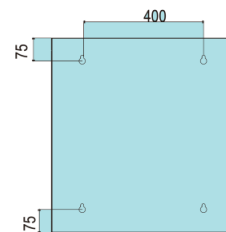

MATERIALS

- Cool rolled steel
- Thickness: Vertical rail:1.5mm
- Else in 1.2mm
- Tempered smoky-gray glass with thickness of 5mm.

FEATURES

- Exquisite design with precise dimension and craftsmanship.
- International popular smoky-gray glass front door.
- Easily be mounted on wall, or placed on floor after installed castor or feet.
- Loading capacity: 60KG.
- Top and bottom wiring channel could be closed.
- Removable front door and side panel, easily installing and maintaining.
- Surface finish: Degreased, acid cleaned, phosphoric, water cleaned, electro-static powder coating, meet ROHS standard.

STRUCTURAL

mm Unit of Measurement:mm

Left

Front

Height

Side

Back

Top

Front(without glass)

A-A Section

Mounting dimension

ACCESSORIES

S/N	Specification	PCS	UD	Material	surface finish	Remark
1	Frame	4	Pcs	1.2mm cold rolled steel	Powder coated	-
2	Front door	1	Pcs	1.2mm cold rolled steel	Powder coated	B type door
3	Side door	2	Pcs	1.2mm cold rolled steel	Powder coated	With lock
4	Back door	1	Pcs	-	Powder coated	-
5	Lock	1	Pcs	1.5mm cold rolled steel	-	-
6	Mounting rail	4	Pcs	1.2mm cold rolled steel	Powder coated	-
7	Mounting plate	1	Pcs	1.2mm cold rolled steel	Powder coated	-
8	Cable inlet cap	2	Pcs	-	Powder coated	-
9	Screws & nuts	10	Pack	-	-	-
10	wrench	1	Pcs	-	-	-

CONSTRUCCION

Part No	U	Width	Depth	Height	Carton measurement
VIR-M6U666	6u	600mm	600mm	368mm	0.67m x 0.62m x 0.43m
VIR-M9U666	9u	600mm	600mm	501mm	0.67m x 0.62m x 0.56m
VIR-M12U666	12u	600mm	600mm	635mm	0.67m x 0.62m x 0.70m
VIR-M18U666	18u	600mm	600mm	901mm	0.67m x 0.62m x 0.96m