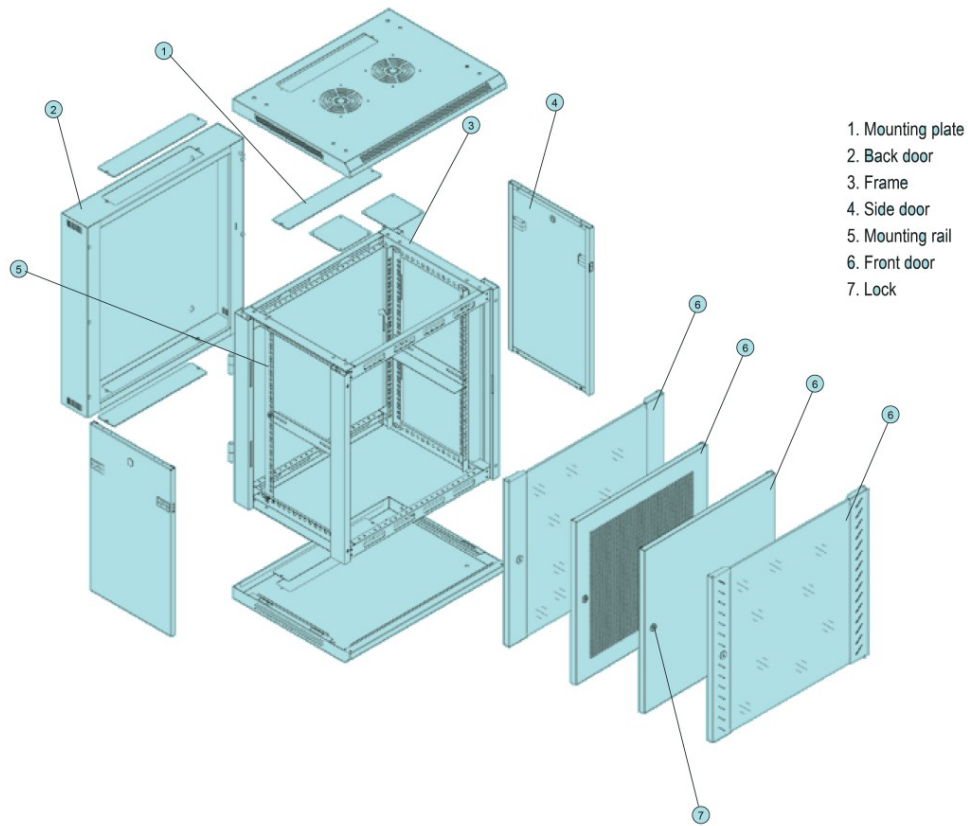

Widely used in network system, educational system, broadcasting system and telecommunication system. Suitable for placing server computer and precision electronic equipments.

STANDARD

- Comply with ANSI/EIA RS-310-D, DIN41491; PART1, IEC297-2, DIN41494; PART7, GB/T3047.2-92.
- Compatible with metric, ETSI and 19' international standard..

MATERIALS

- Cool rolled steel
- Thickness: Vertical rail:1.5mm
- Else in 1.2mm
- Tempered smoky-gray glass with thickness of 5mm.

FEATURES

- Exquisite design with precise dimension and craftsmanship.
- International popular smoky-gray glass front door.
- Easily be mounted on wall, or placed on floor after installed castor or feet.
- Loading capacity: 60KG.
- Top and bottom wiring channel could be closed.
- Removable front door and side panel, easily installing and maintaining.
- Surface finish: Degreased, acid cleaned, phosphoric, water cleaned, electro-static powder coating, meet ROHS standard.

STRUCTURAL

mm Unit of Measurement:mm

Left

Front

Height

Side

Back

Top

Front(without glass)

A-A Section

Mounting dimension

ACCESSORIES

S/N	Specification	PCS	UD	Material	surface finish	Remark
1	Frame	4	Pcs	1.2mm cold rolled steel	Powder coated	-
2	Front door	1	Pcs	1.2mm cold rolled steel	Powder coated	B type door
3	Side door	2	Pcs	1.2mm cold rolled steel	Powder coated	With lock
4	Back door	1	Pcs	-	Powder coated	-
5	Lock	1	Pcs	1.5mm cold rolled steel	-	-
6	Mounting rail	4	Pcs	1.2mm cold rolled steel	Powder coated	-
7	Mounting plate	1	Pcs	1.2mm cold rolled steel	Powder coated	-
8	Cable inlet cap	2	Pcs	-	Powder coated	-
9	Screws & nuts	10	Pack	-	-	-
10	wrench	1	Pcs	-	-	-